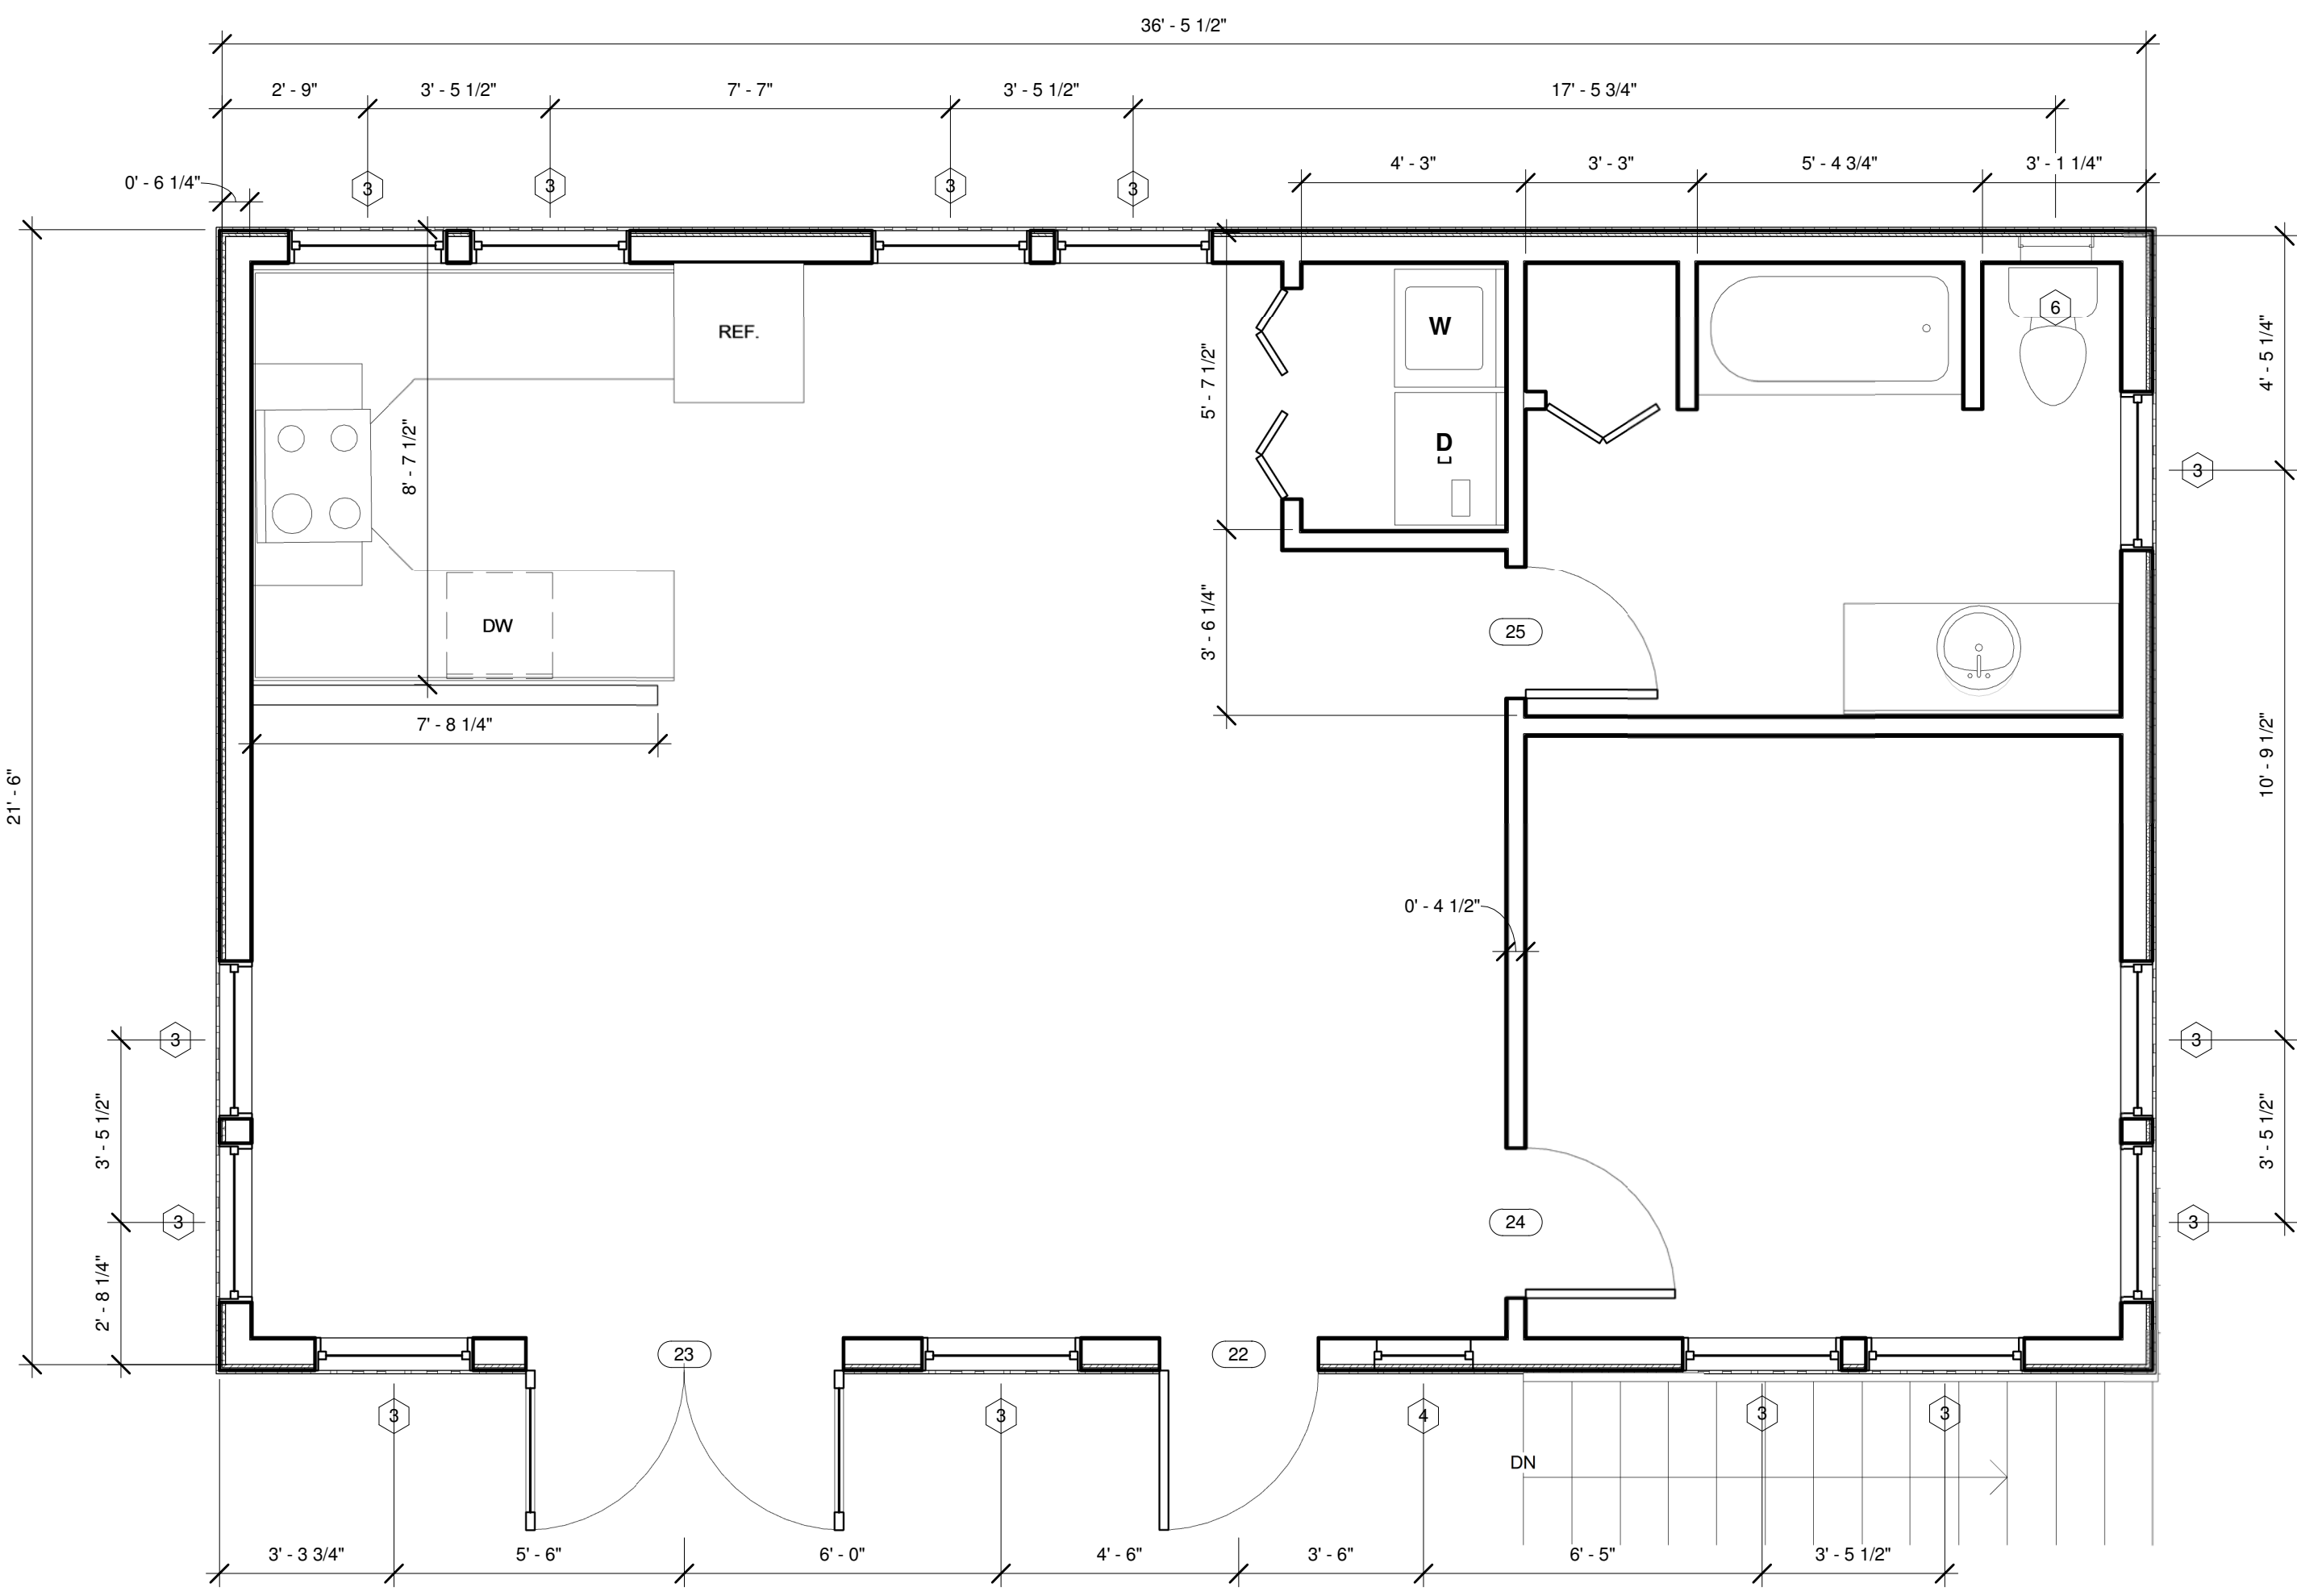

① FIRST FLOOR GARAGE
3/8" = 1'-0"

② MOTHER IN LAW
3/8" = 1'-0"

SHEET A4	SCALE 3/8" = 1'-0"	PROJECT: LAKE HOUSE	DESIGNED BY: Ian MacCoy	THE BETTER WORLD FOUNDATION Bringing Resources To Those In Need	
		SHEET NAME: GARAGE PLANS	SHEET DATE: 3/30/2011 2:04:44 PM		