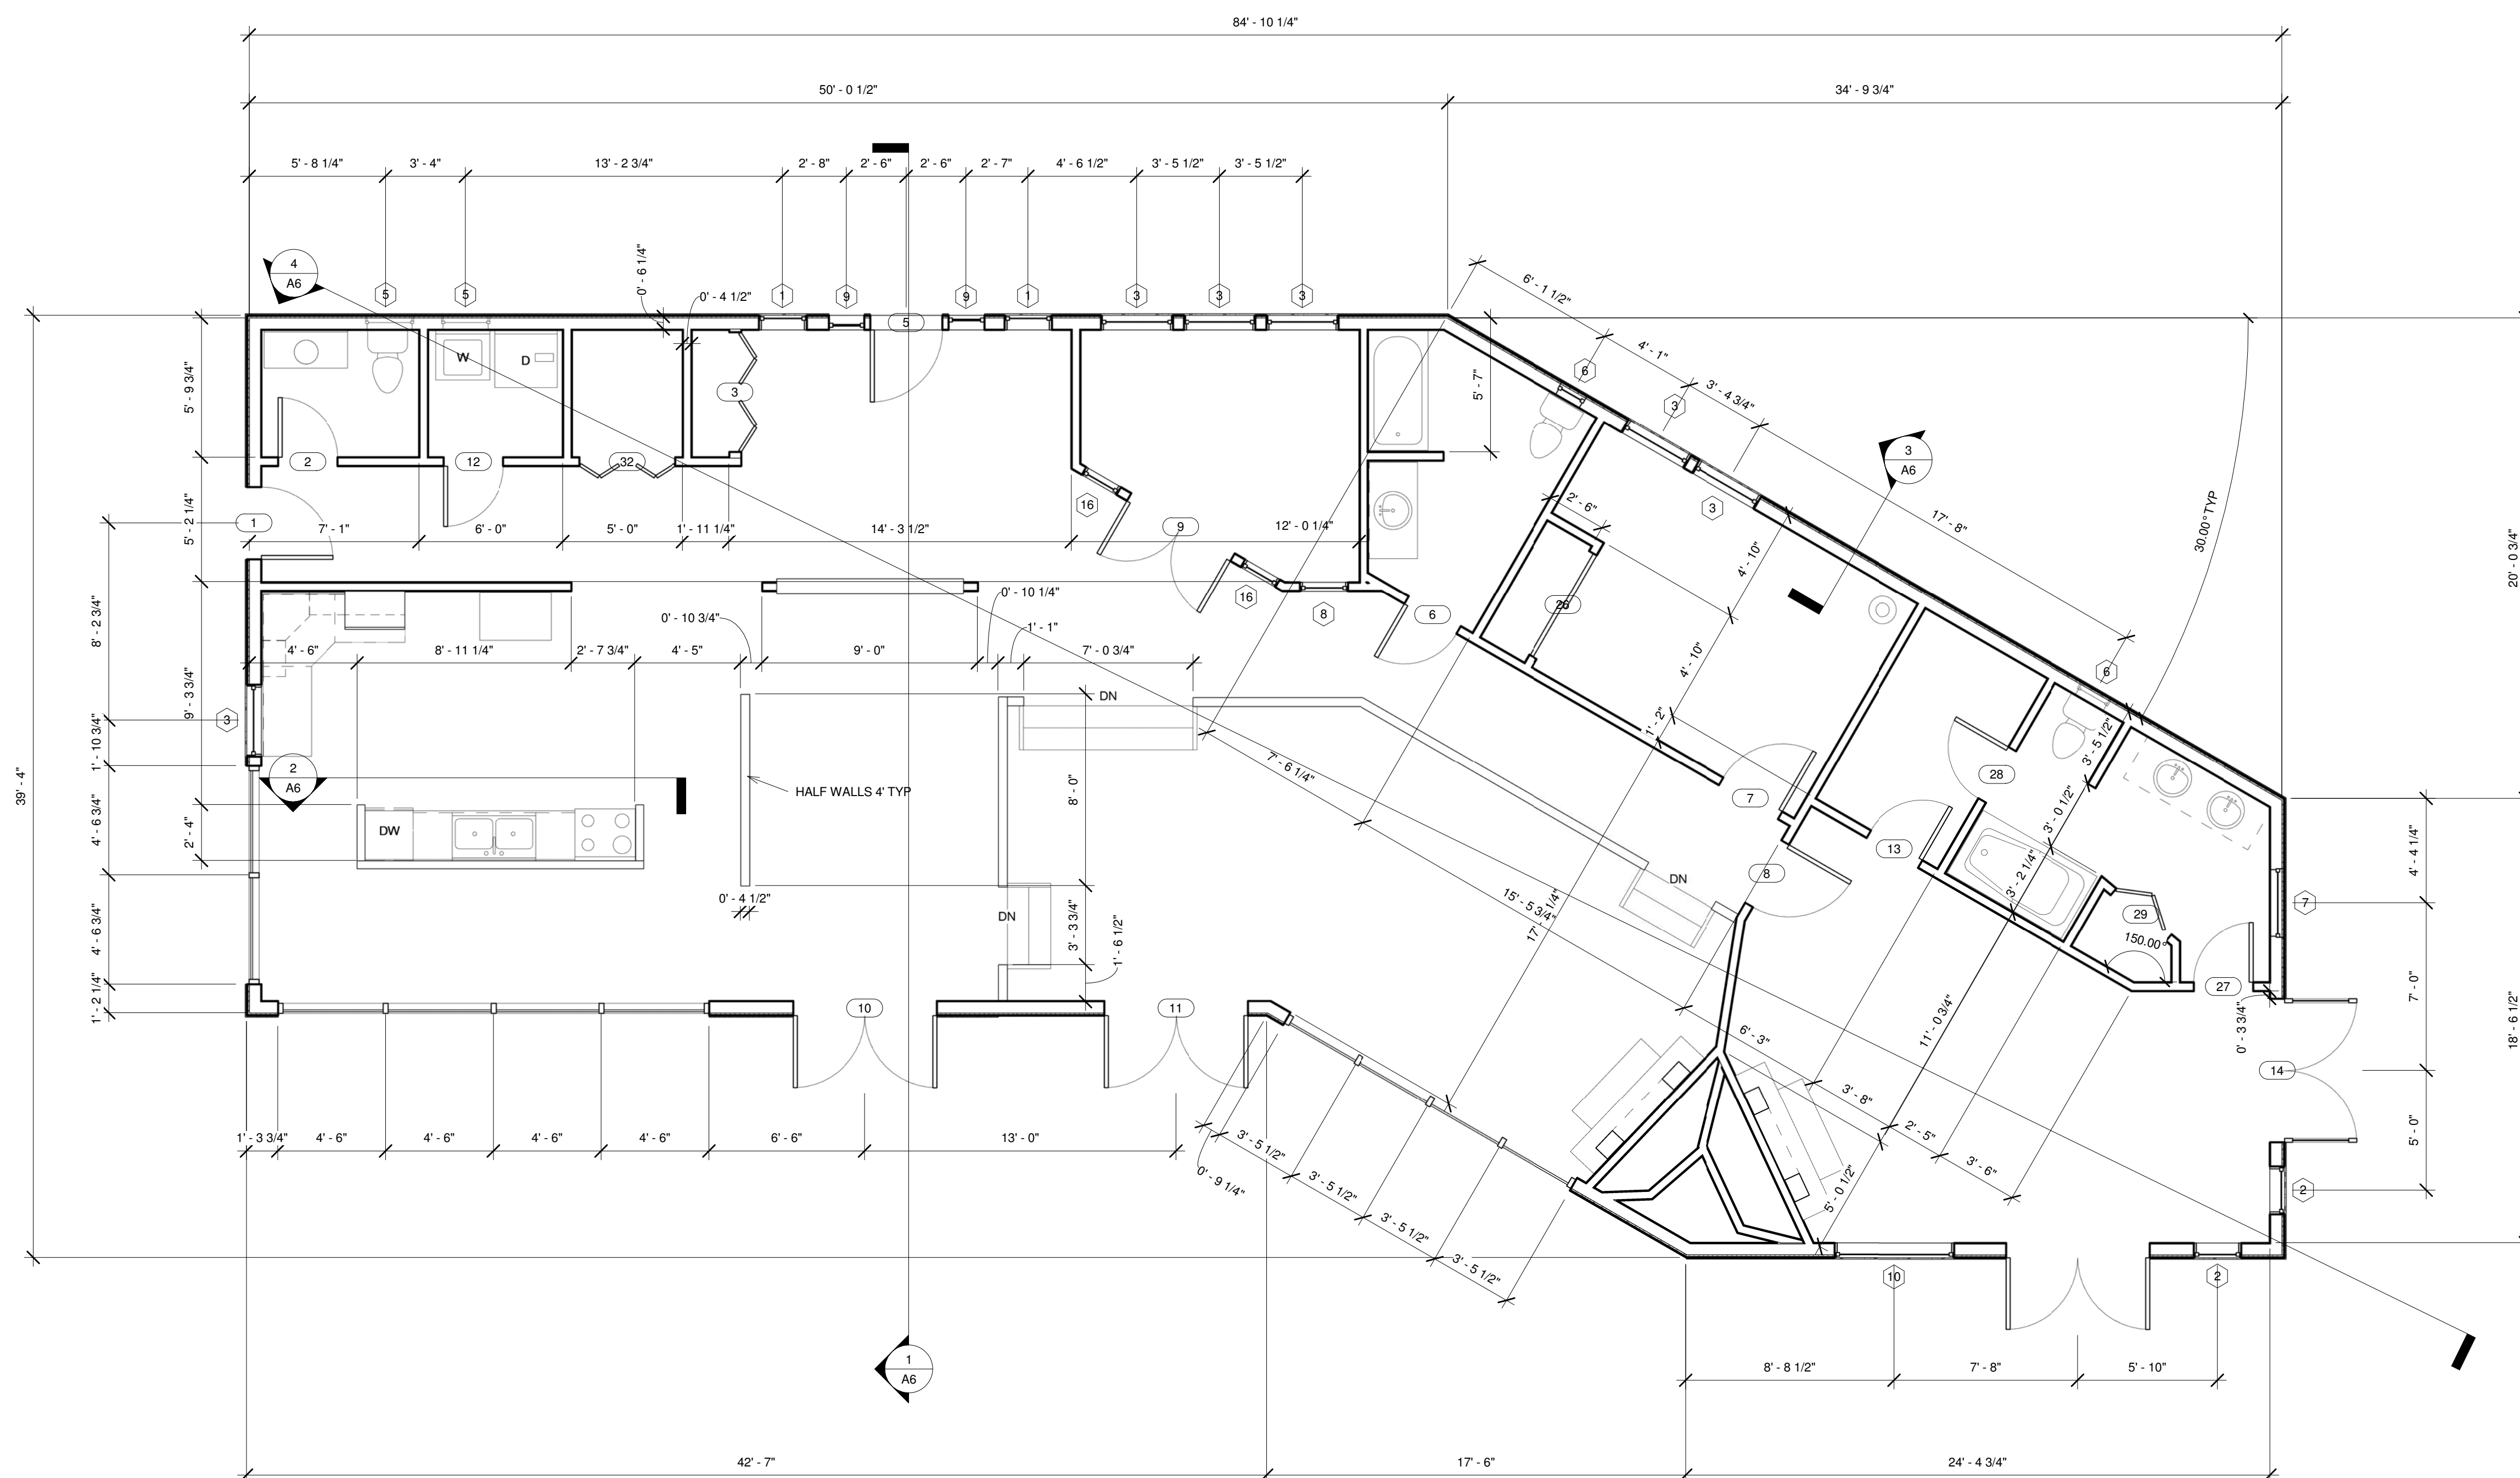

THE  
**BETTER  
WORLD  
FOUNDATION**

Bringing  
Resources  
To Those  
In Need

DESIGNED BY: Ian MacCoy

SHEET DATE: 3/30/2011 2:01:01 PM

PROJECT: LAKE HOUSE

SHEET NAME: MAIN HOUSE FLOOR PLAN

SCALE  
1/4" = 1'-0"

SHEET  
A3

1 S MAIN HOUSE FLOOR PLAN  
1/4" = 1'-0"